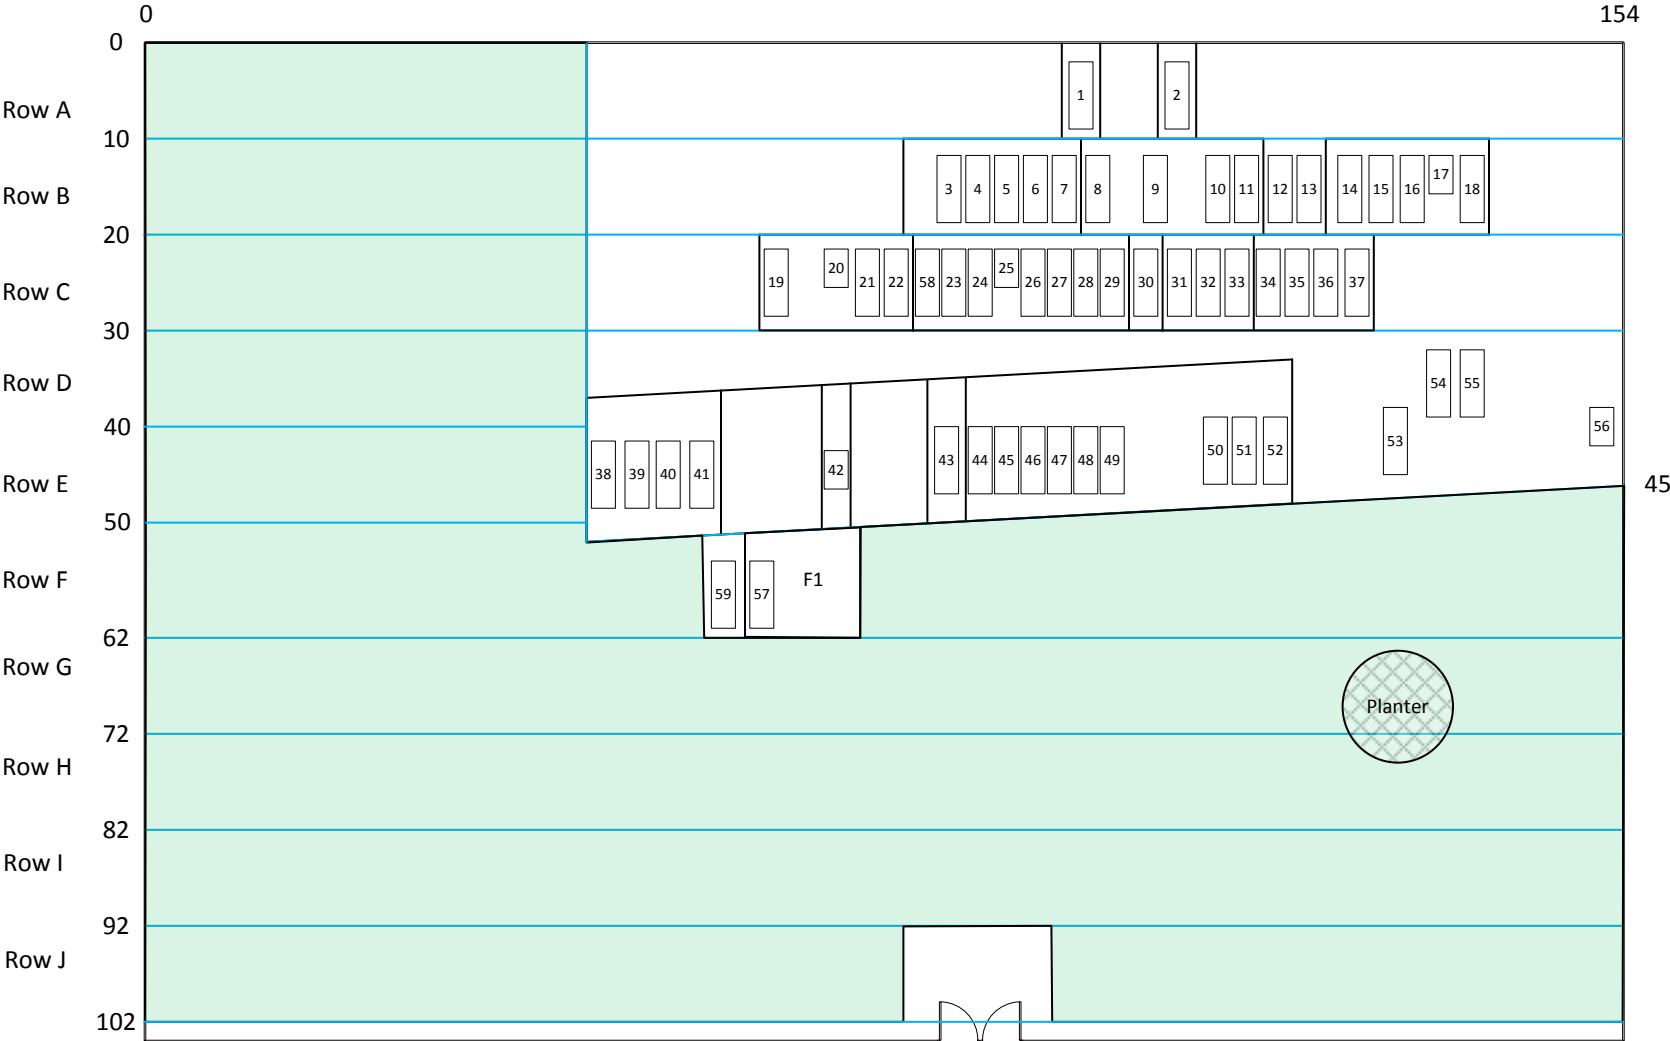

Francis Edward Cassidy Memorial Church Cemetery Plot Plan

Typical Burial Plot is 4'x10' including an easement across the top for access.
 Headstones should be centered 2' from top edge of grave plot.
 Typical Grave is 2.5'x7'

Grave Location Legend

R XX,YY

R = Row

XX,YY = Coordinates (ft) from SW corner of cemetery.

Reserved Burial Plots

F1	62.5, 51	74.5, 50	Brian P. Cassidy
	62.5, 62	74.5, 62	

Reserved Plots Legend

R No. XX,YY XX,YY XX,YY XX,YY

R = Row

No. = Number of reserved plot in row

XX,YY = Coordinates (ft) of corners of plot from SW corner of cemetery.